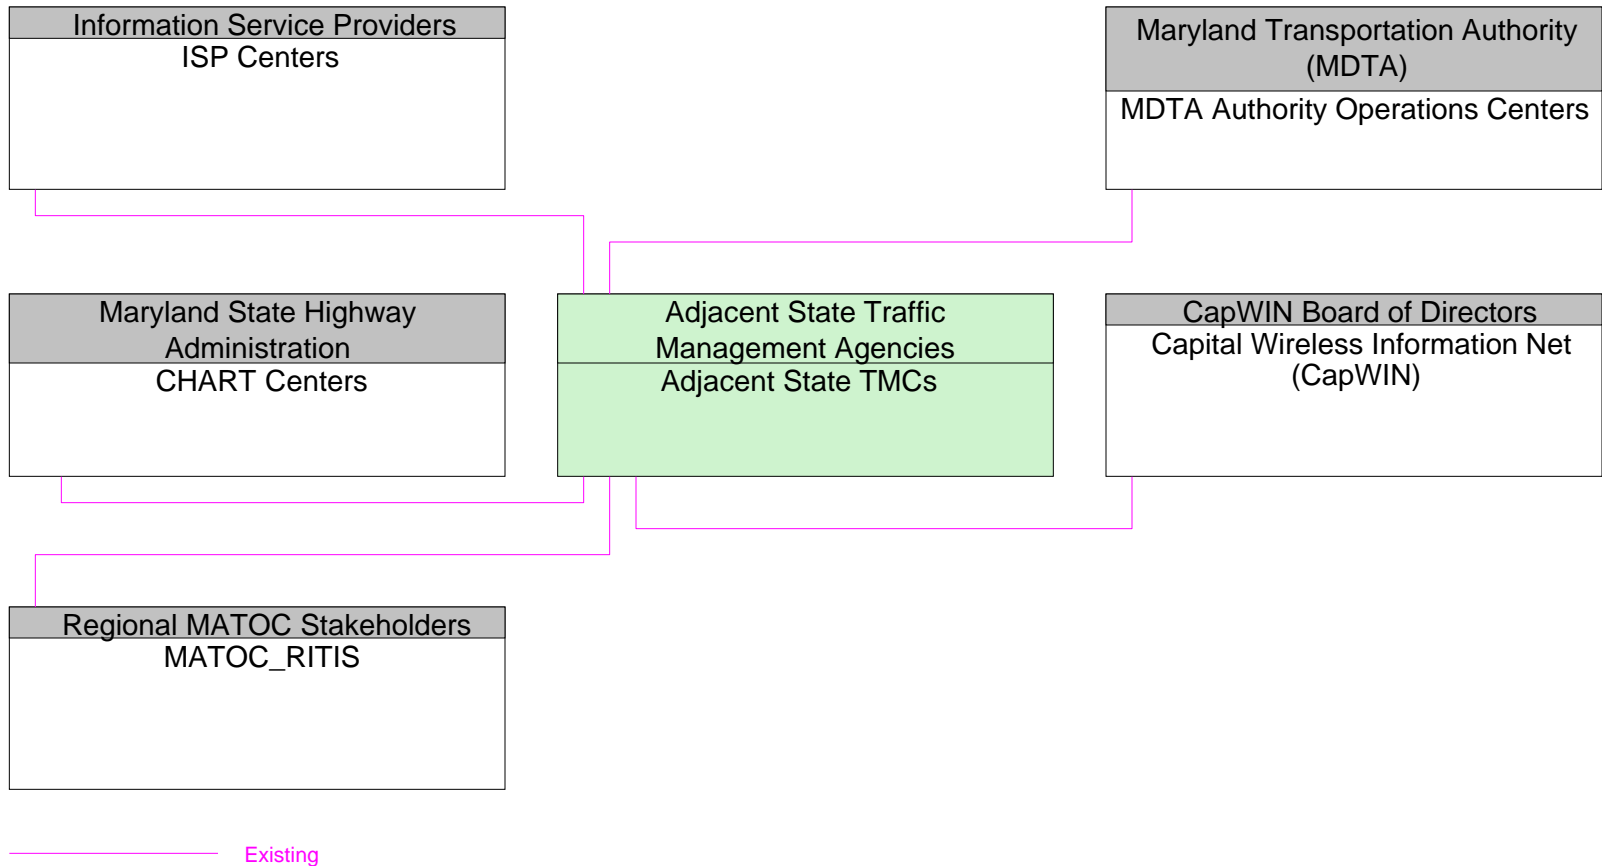

Adjacent State TMCs Interconnect Diagram

CapWIN Board of Directors
 Capital Wireless Information Net
 (CapWIN)

MD State Highway Administration
CHART Centers

Adjacent State Traffic Mgmt Agencies
Adjacent State TMCs

Existing

toll probe data

Existing

_____ Existing
 - - - - - Planned

MD Transportation Authority (MDTA)
MDTA Authority Operations Centers

———— Existing
- - - - - Planned