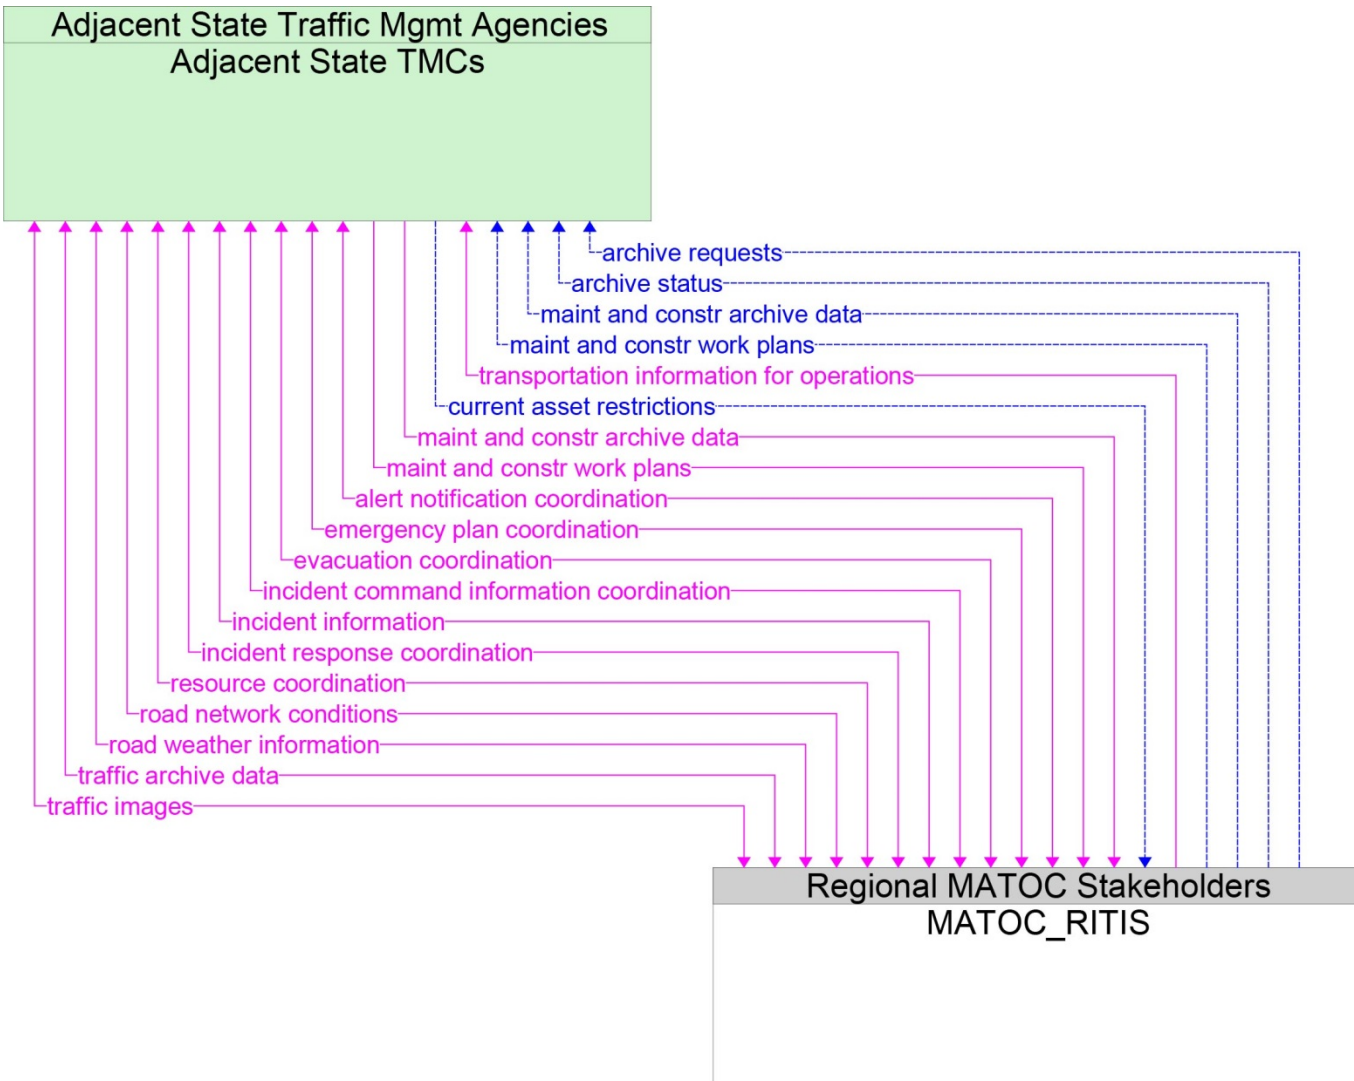

Adjacent State TMCs Interconnect Diagram

CapWIN Board of Directors
 Capital Wireless Information Net
 (CapWIN)

MD State Highway Administration
CHART Centers

Adjacent State Traffic Mgmt Agencies
Adjacent State TMCs

Existing

toll probe data

Existing

_____ Existing
 - - - - - Planned

MD Transportation Authority (MDTA)
MDTA Authority Operations Centers

———— Existing
- - - - - Planned