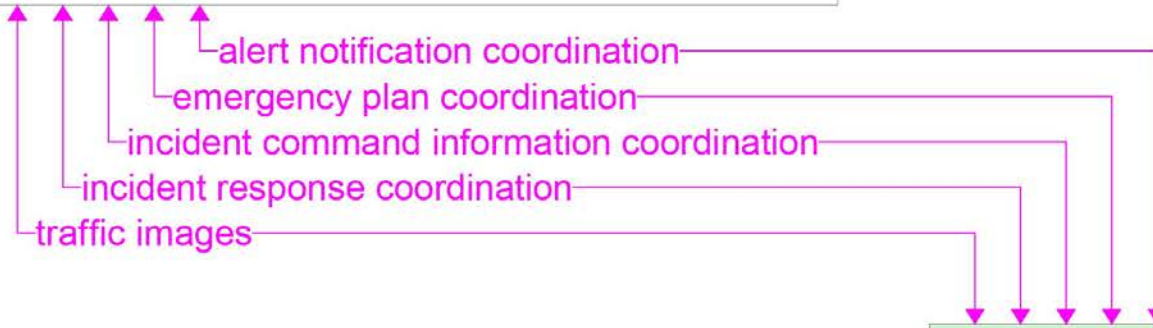

Adjacent State TMCs Interconnect Diagram

CapWIN Board of Directors
 Capital Wireless Information Net
 (CapWIN)

MD State Highway Administration
CHART Centers

Adjacent State Traffic Mgmt Agencies
Adjacent State TMCs

Existing

toll probe data

Existing

_____ Existing
 - - - - - Planned

MD Transportation Authority (MDTA)
MDTA Authority Operations Centers

———— Existing
- - - - - Planned