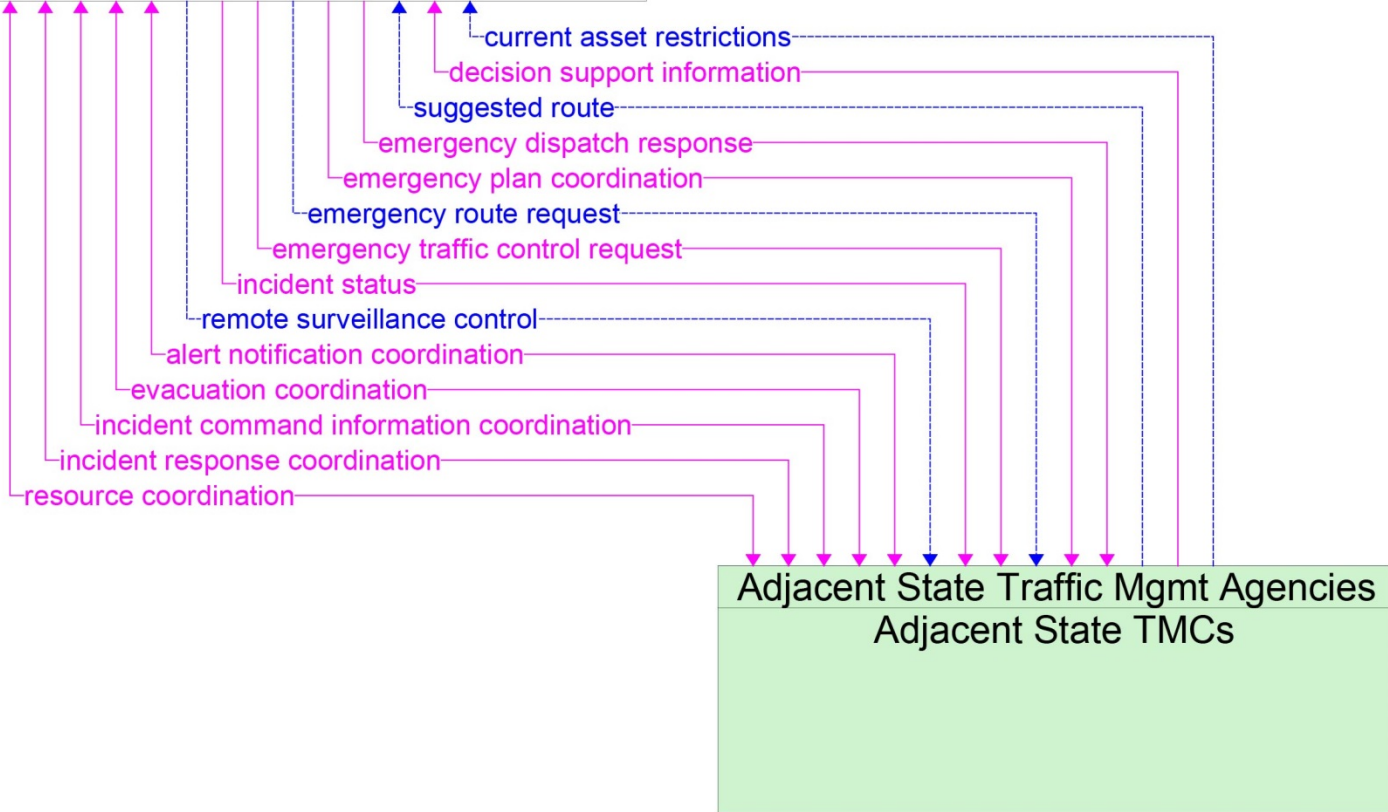

Adjacent State TMCs Interconnect Diagram

CapWIN Board of Directors
 Capital Wireless Information Net
 (CapWIN)

MD State Highway Administration
CHART Centers

Adjacent State Traffic Mgmt Agencies
Adjacent State TMCs

Existing

toll probe data

Existing

_____ Existing
 - - - - - Planned

MD Transportation Authority (MDTA)
MDTA Authority Operations Centers

———— Existing
- - - - - Planned